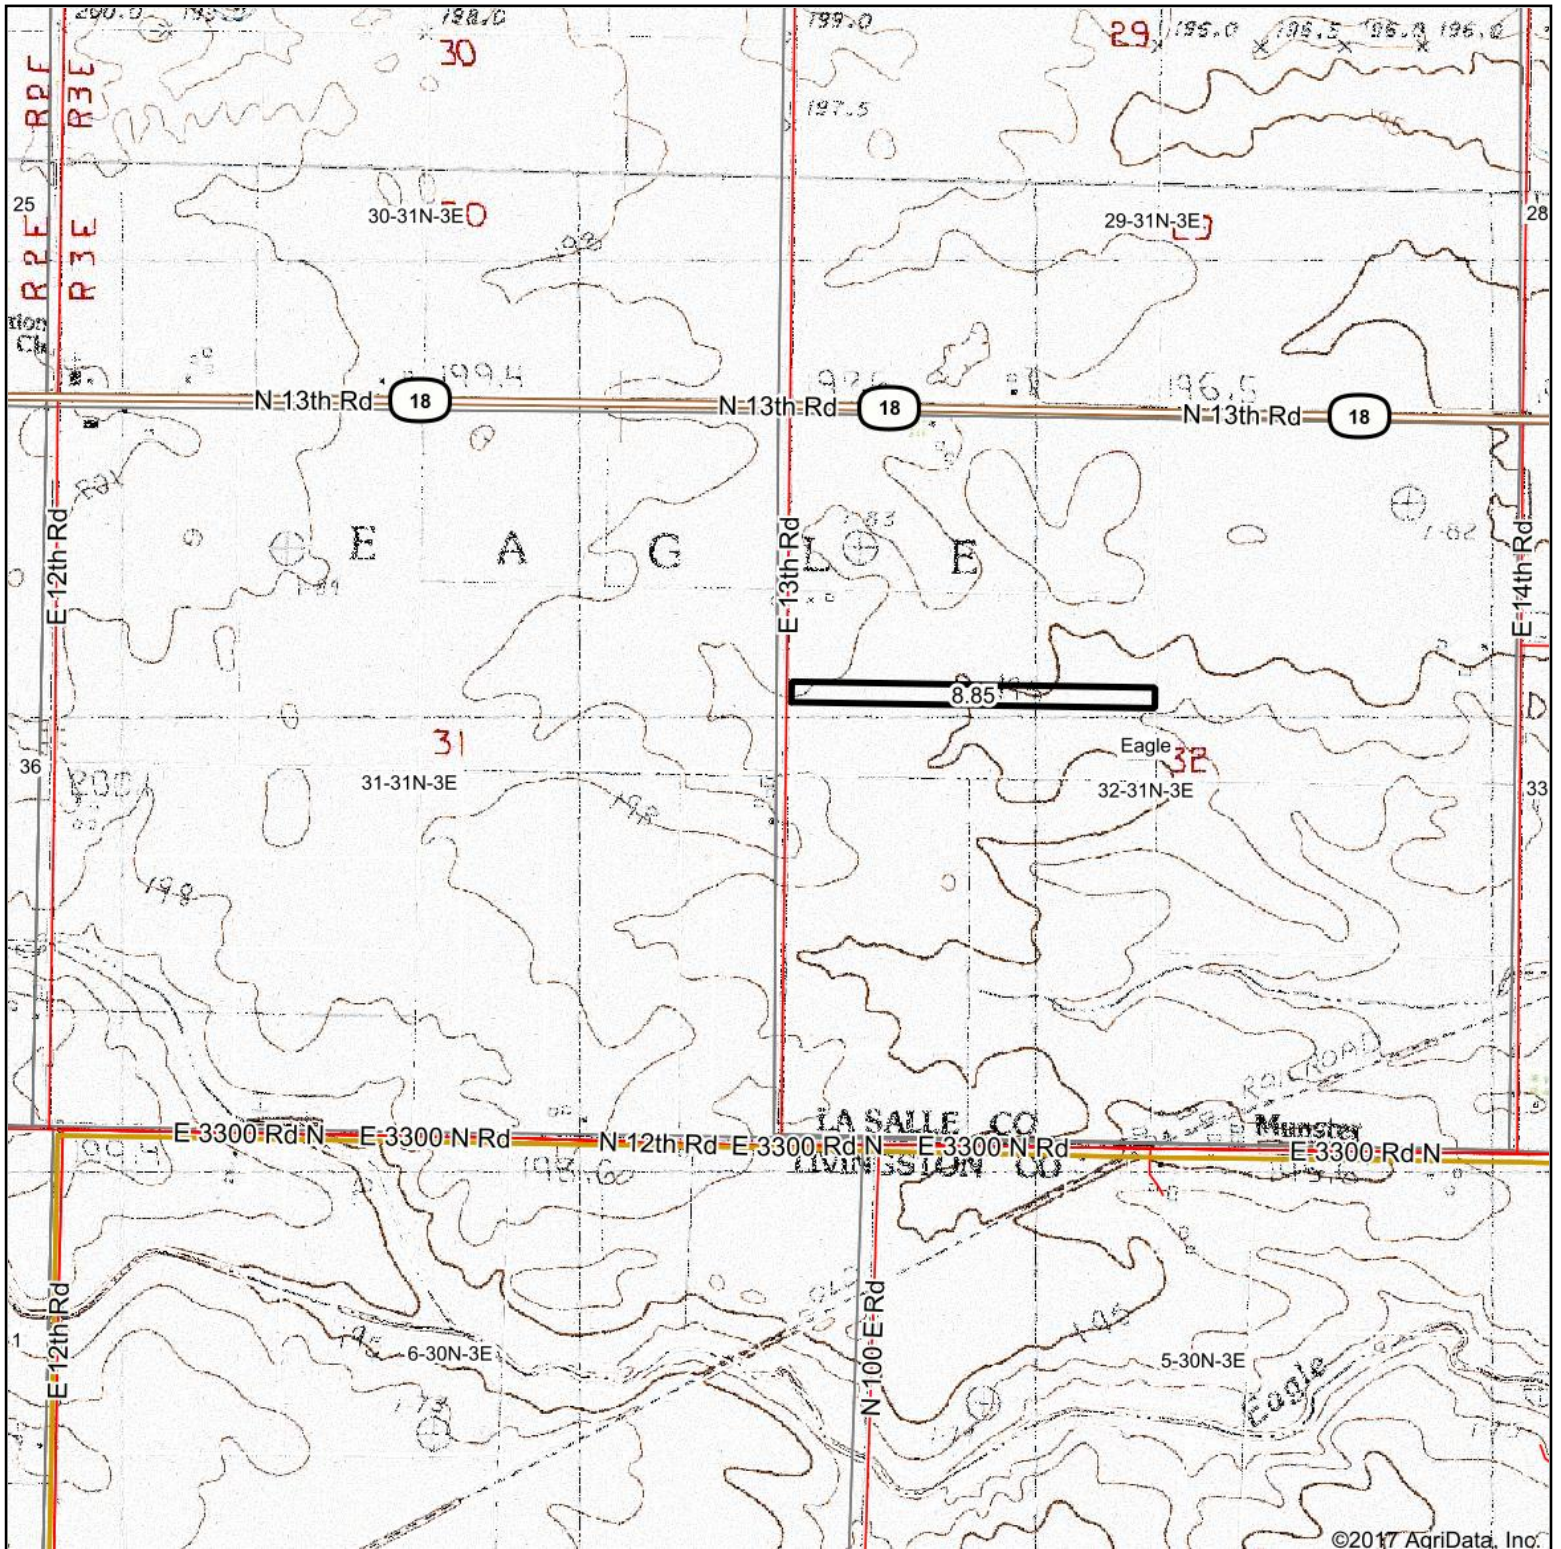

Topography Map

map center: 41° 6' 47.34, -88° 54' 44.75

32-31N-3E
La Salle County
Illinois

11/24/2017

Maps Provided By:

CUSTOMIZED ONLINE MAPPING
© AgriData, Inc. 2017 www.AgriDataInc.com