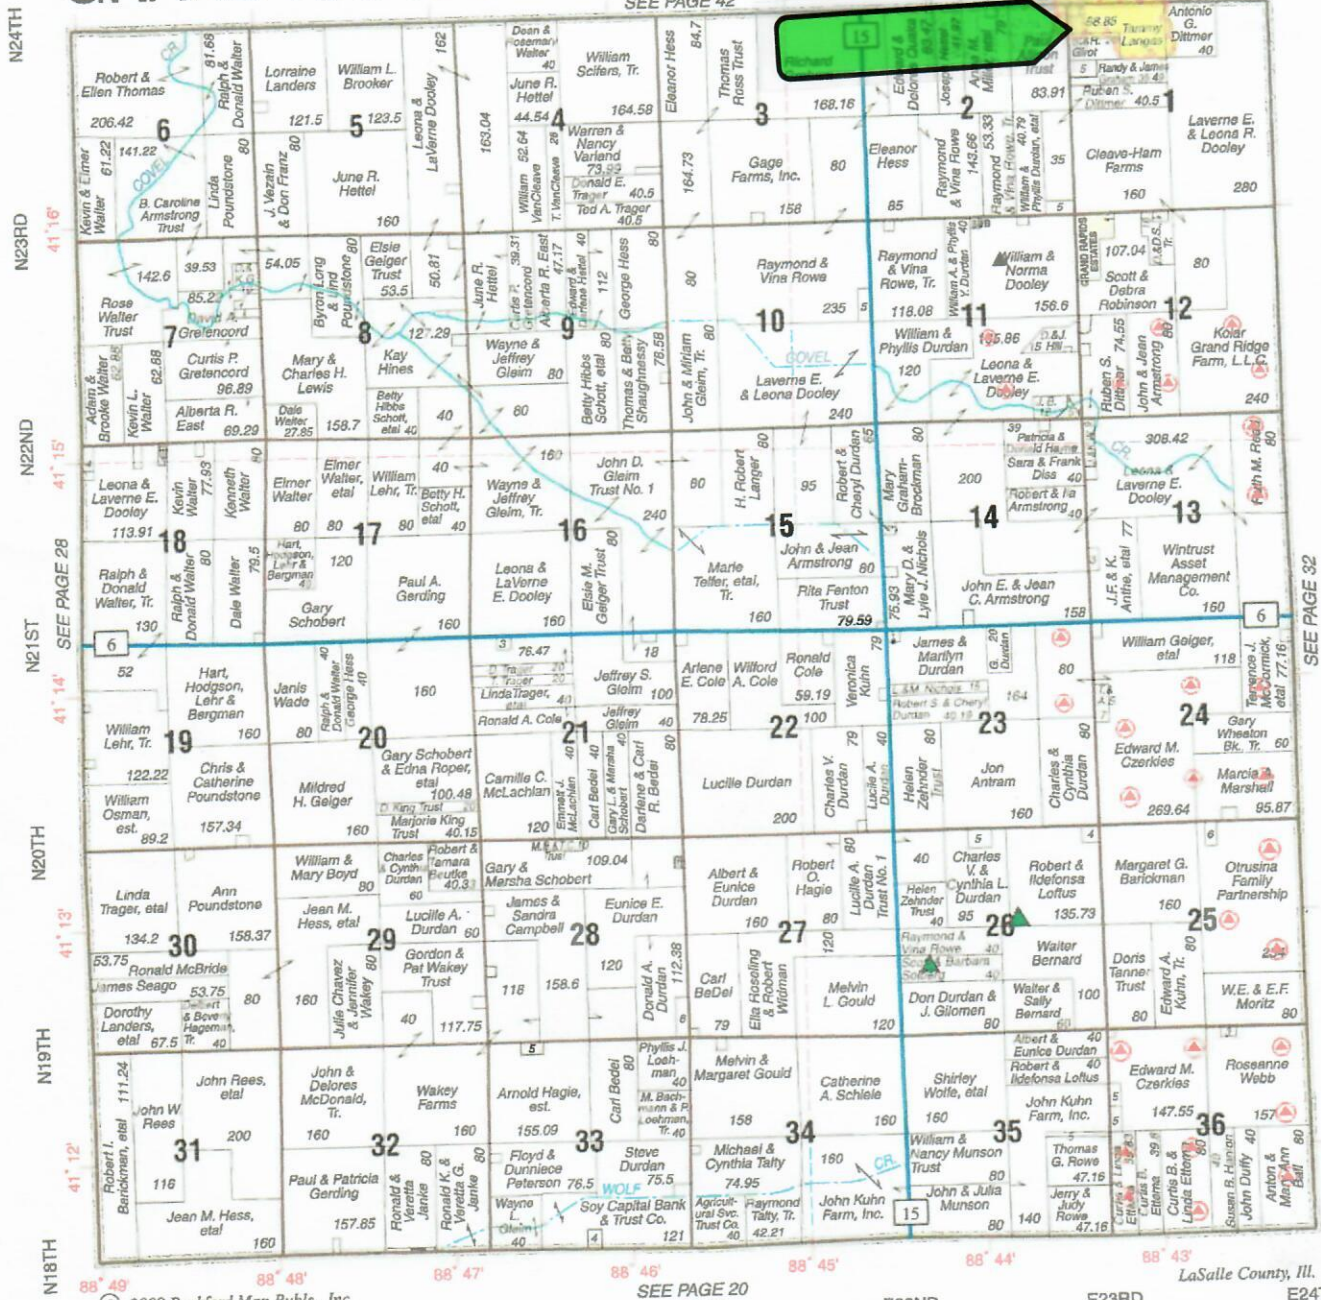

GRAND RAPIDS

Grand Ridge Wind Farm

T.32N.-R.4E.

SEE PAGE 42

© 2009 Rockford Map Publs., Inc.
E18TH E19TH

SEE PAGE 20
E20TH E21ST

E22ND E23RD

E24TH

LaSalle County, Ill.

- ▲ Wind Turbine
- ▲ Met Tower

Dealer