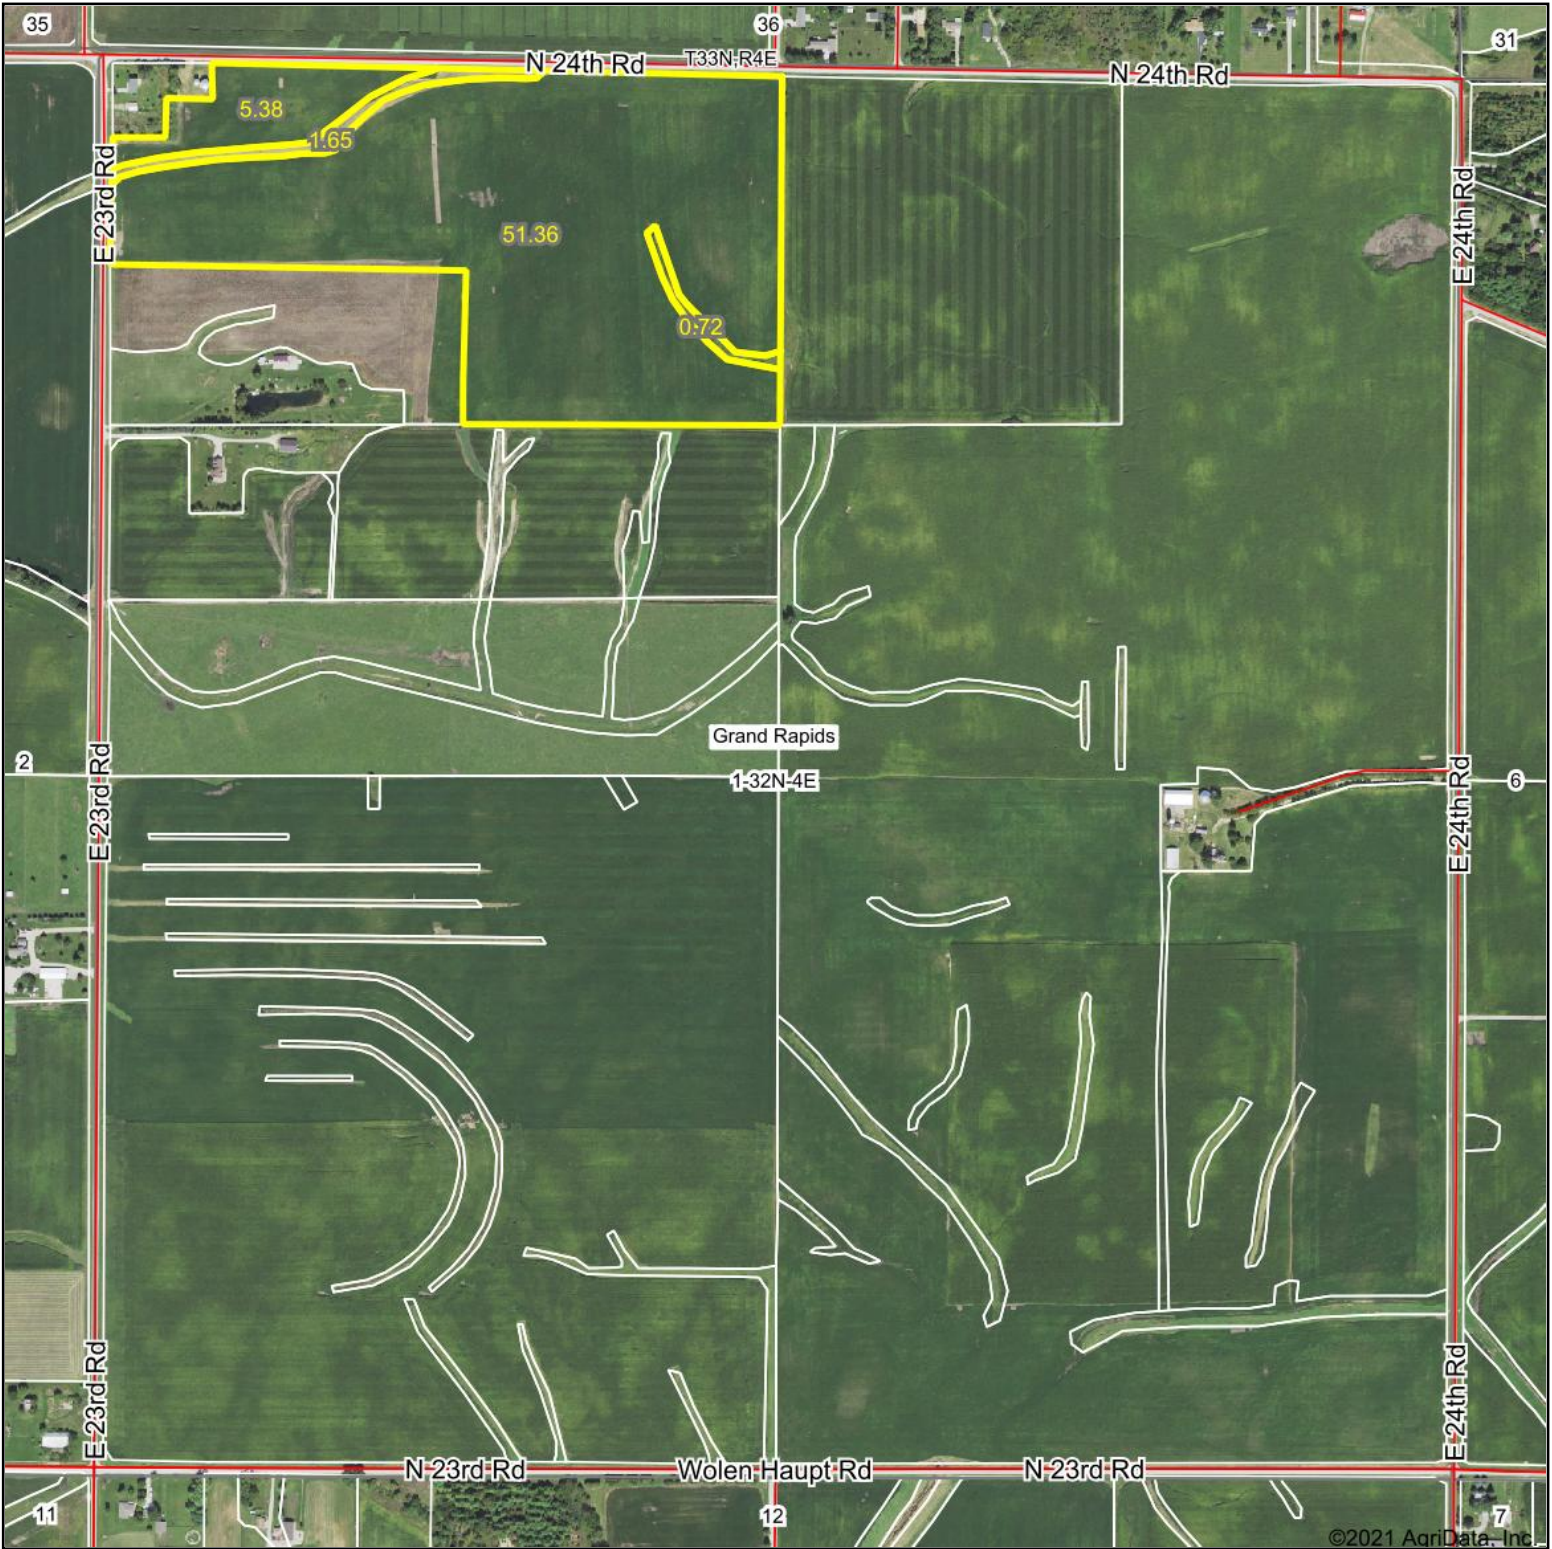

Aerial Map

Map Center: 41° 16' 26.68, -88° 42' 49.61

1-32N-4E
La Salle County
Illinois

1/31/2021

Maps Provided By:

© AgriData, Inc. 2020 www.AgriDataInc.com

Field borders provided by Farm Service Agency as of 5/21/2008.