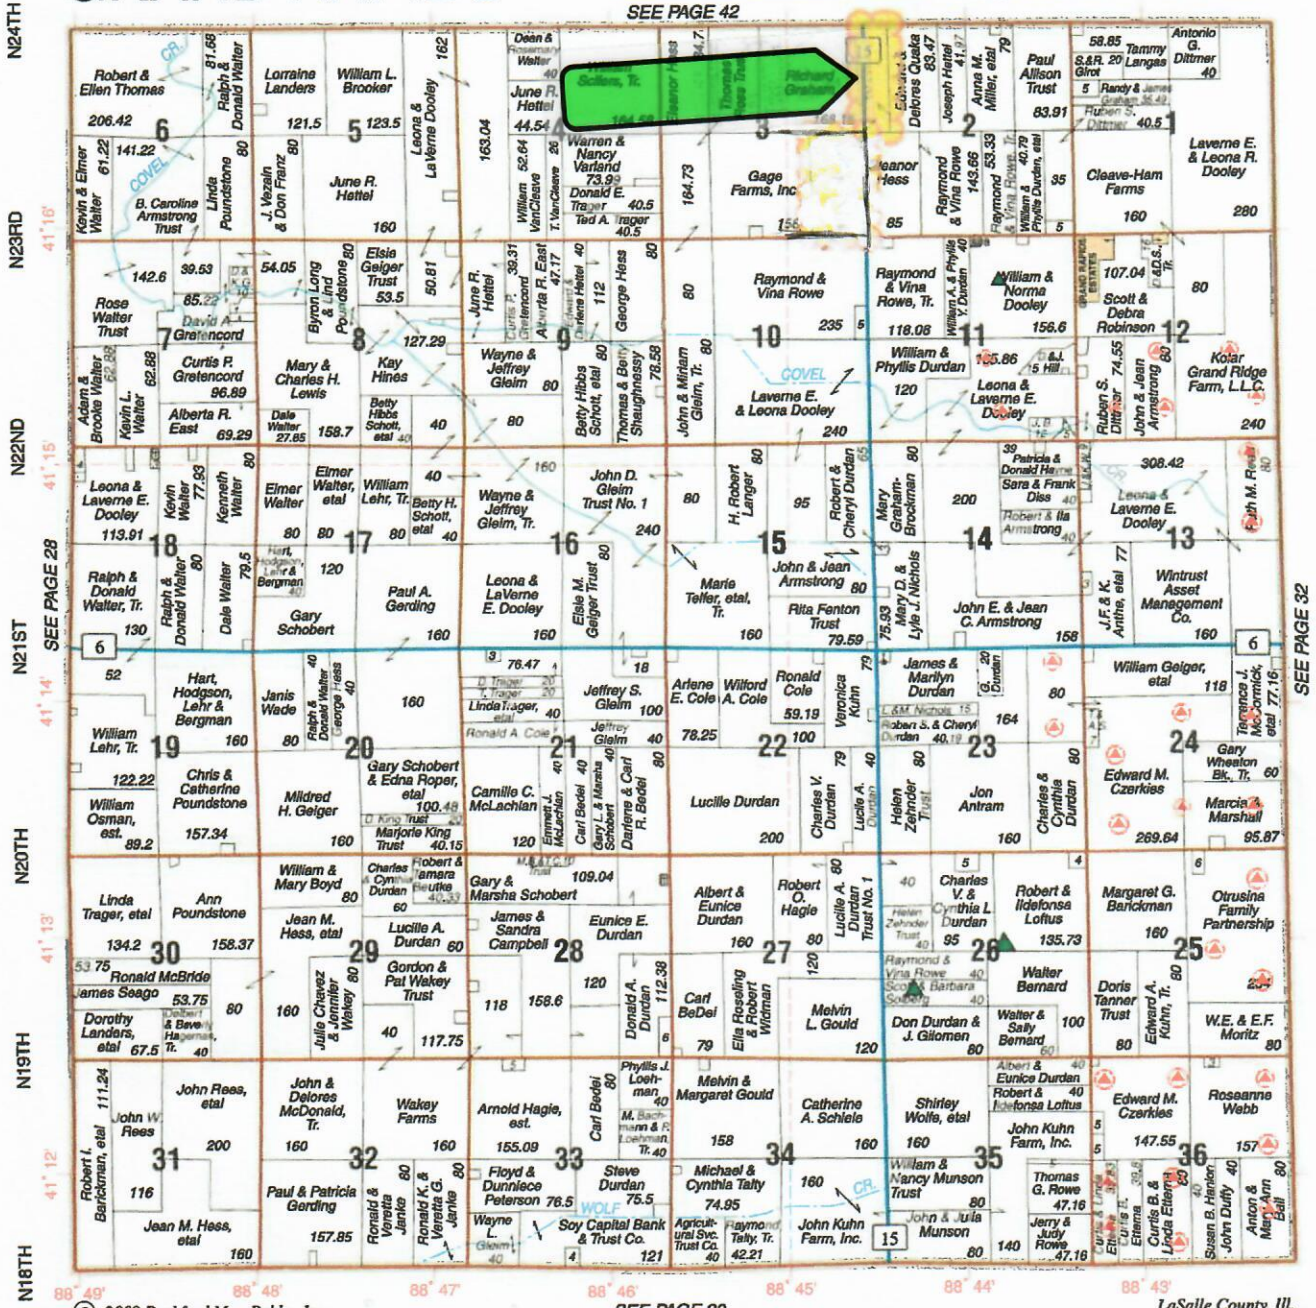

GRAND RAPIDS

Grand Ridge Wind Farm

T.32N.-R.4E.

SEE PAGE 42

© 2009 Rockford Map Pubs., Inc.

SEE PAGE 20

LaSalle County, Ill.

E18TH E19TH E20TH E21ST E22ND E23RD E24TH

▲ Wind Turbine
▲ Met Tower