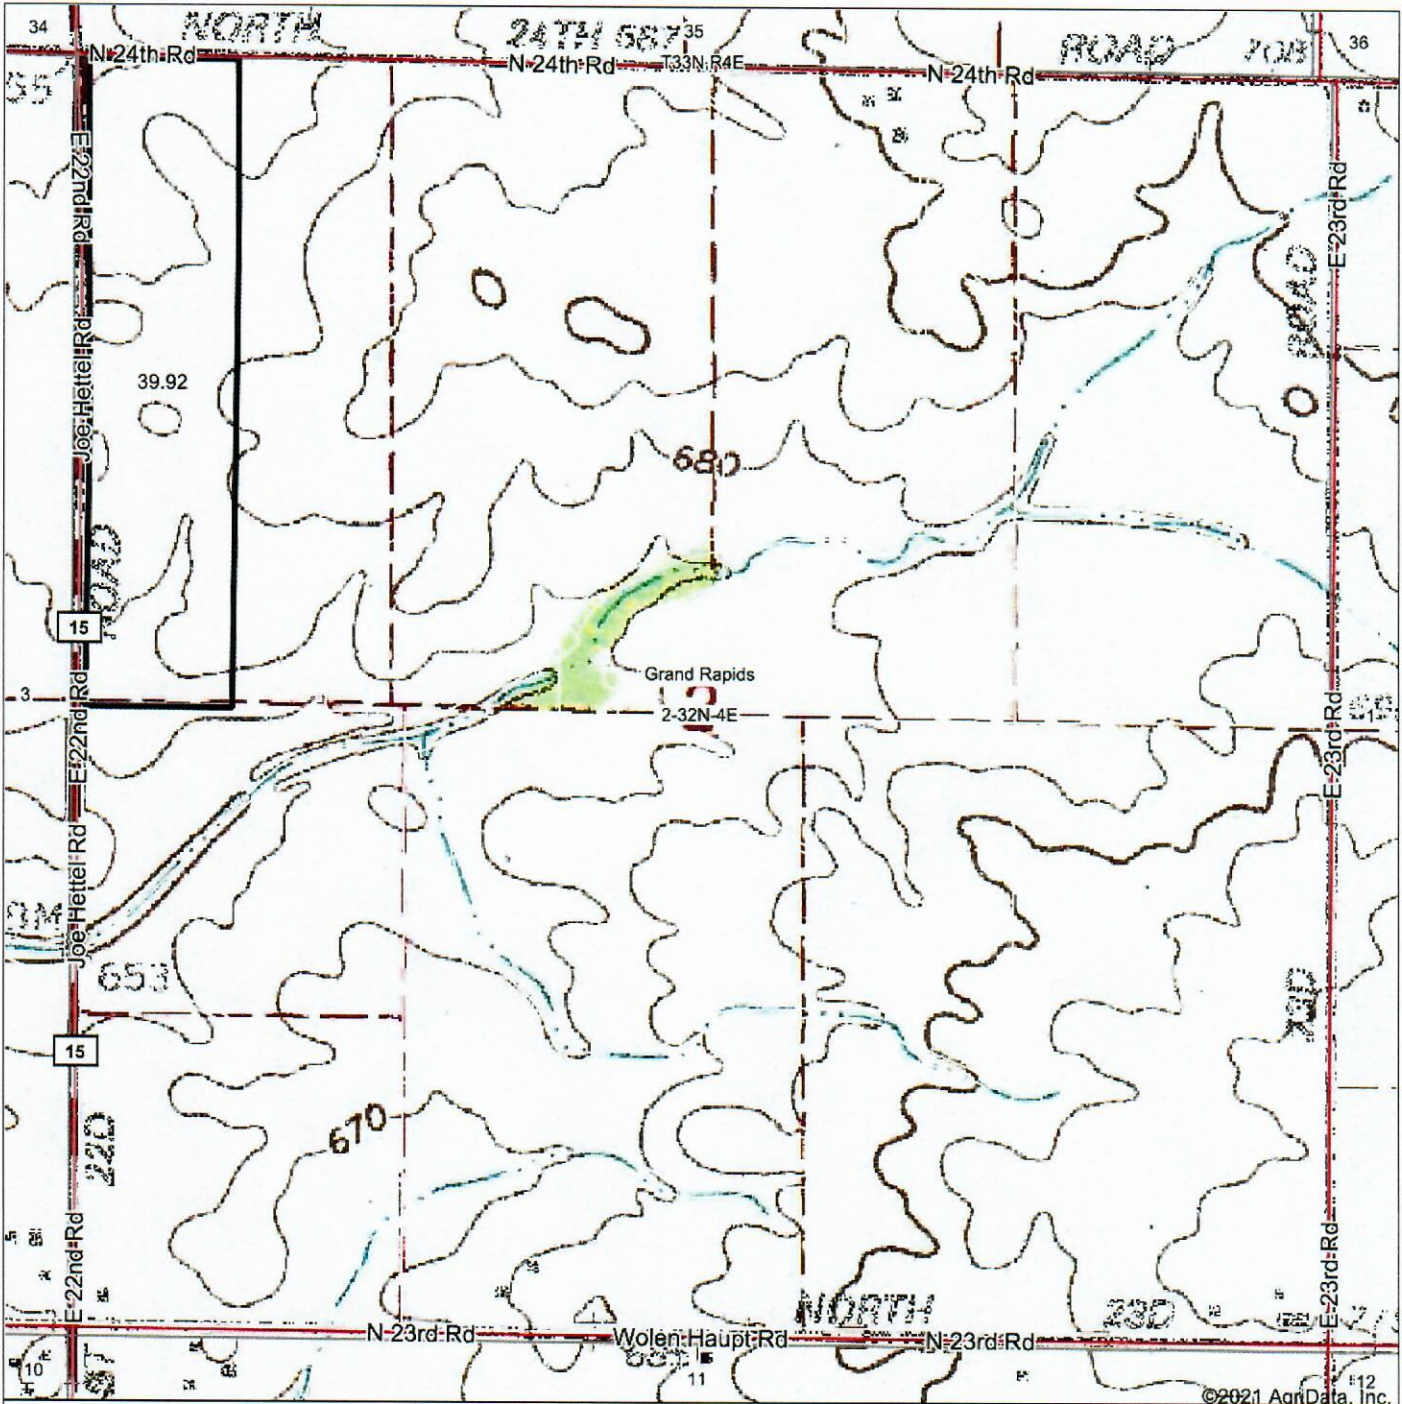

# Topography Map

map center: 41° 16' 26.42, -88° 43' 58.54

**2-32N-4E**  
**La Salle County**  
**Illinois**

2/4/2021

Maps Provided By:  
  
 CUSTOMIZED ONLINE MAPPING  
 © AgriData, Inc. 2021 www.AgriDataInc.com

Field borders provided by Farm Service Agency as of 5/21/2008.