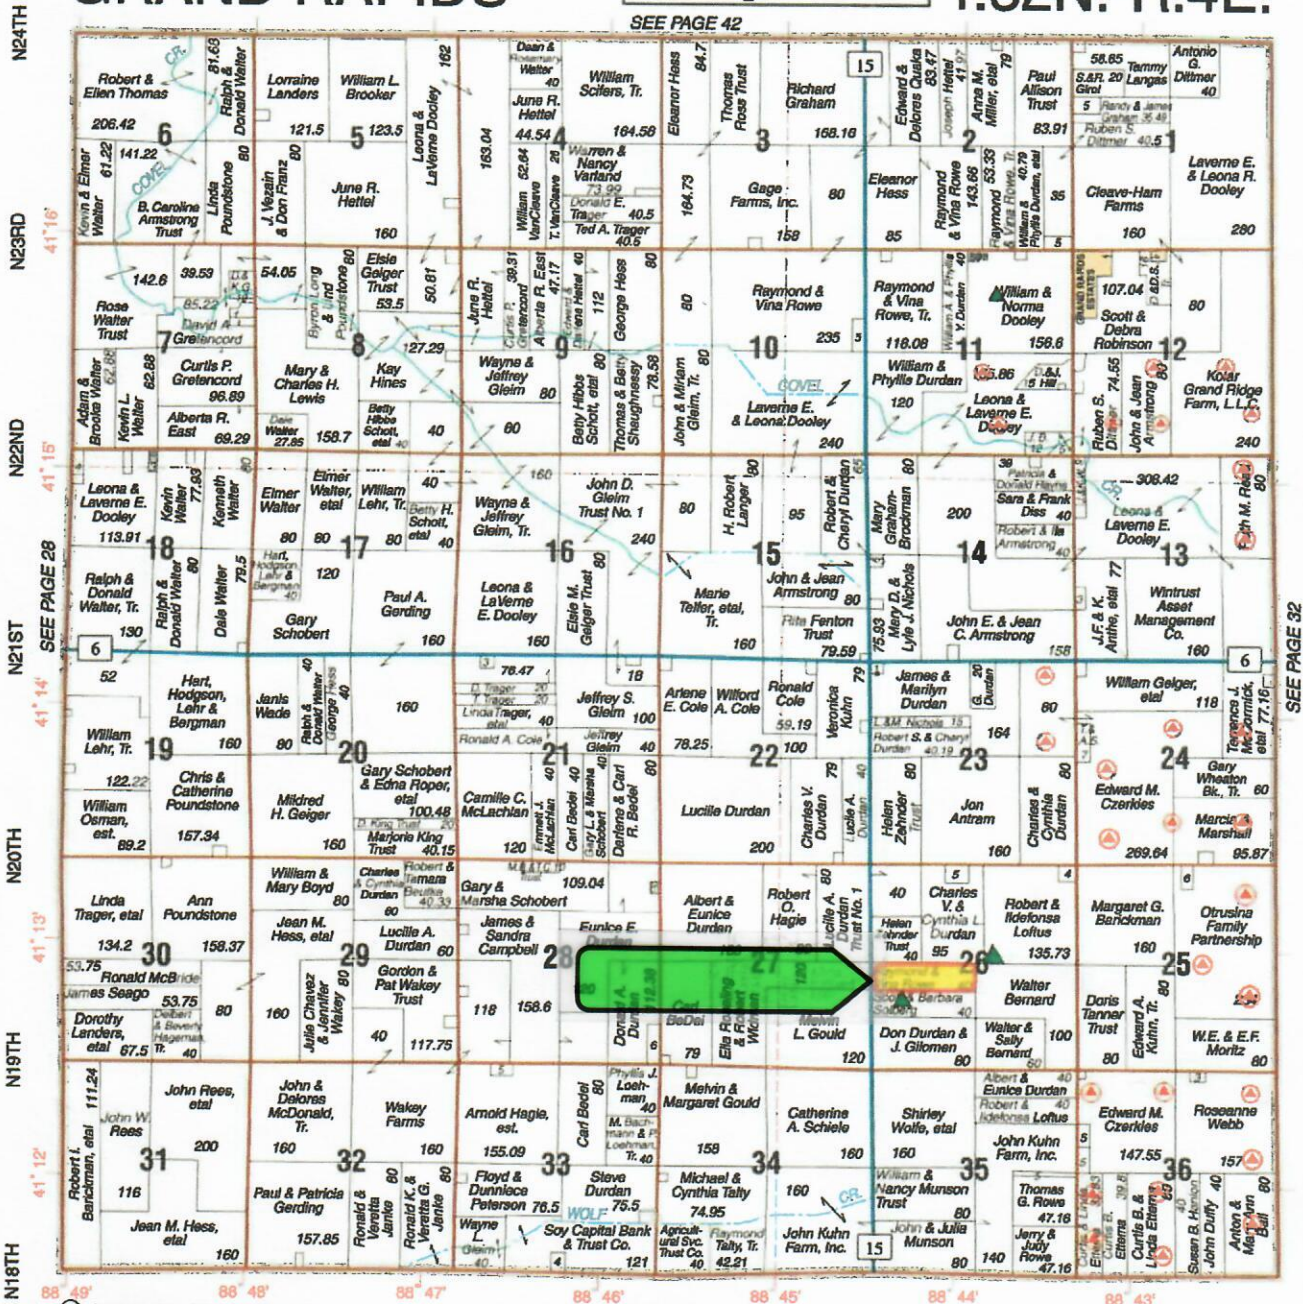

4084 Tina Rowe

# GRAND RAPIDS

Grand Ridge Wind Farm

## T.32N.-R.4E.

SEE PAGE 42

© 2009 Rockford Map Publs., Inc. SEE PAGE 20 LaSalle County, Ill.

E18TH E19TH E20TH E21ST E22ND E23RD E24TH

▲ Wind Turbine  
▲ Met Tower