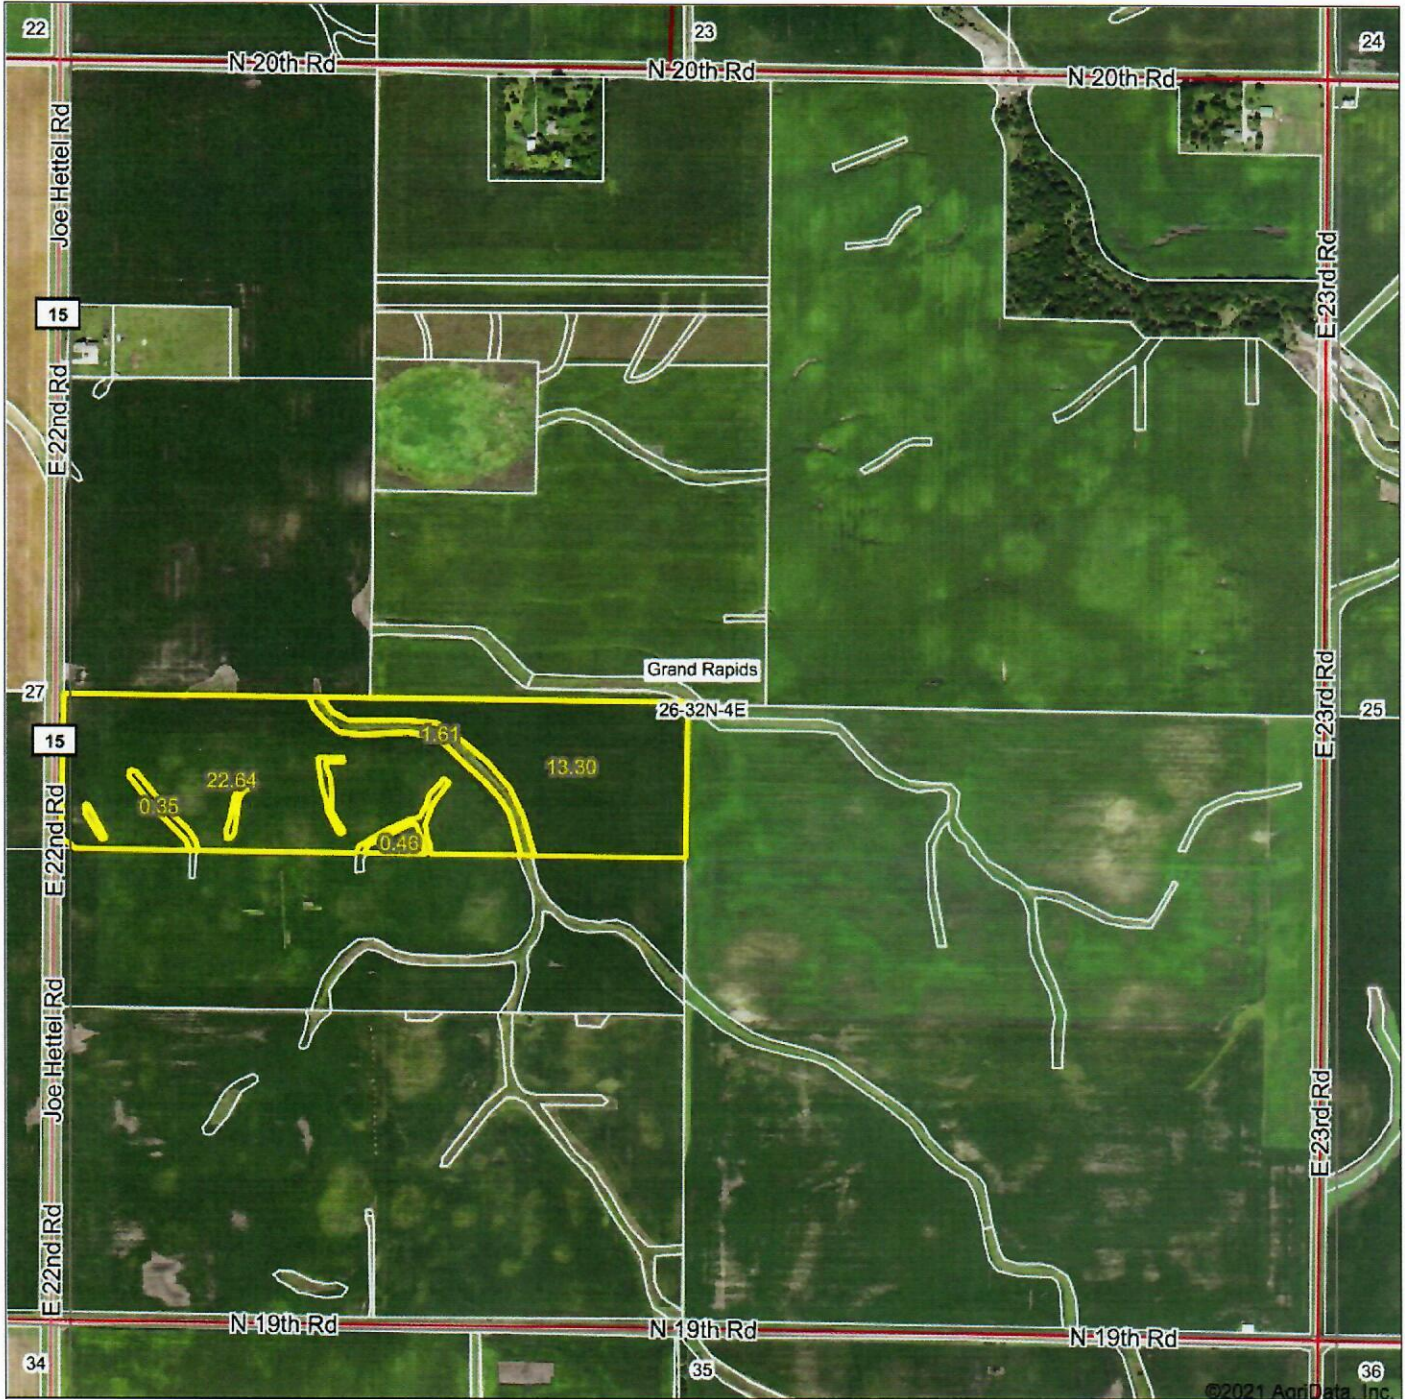

Aerial Map

Map Center: 41° 12' 56.95, -88° 43' 53.77

26-32N-4E
La Salle County
Illinois

2/4/2021

Maps Provided By:

© AgriData, Inc. 2021 www.AgriDataInc.com

©2021 AgriData, Inc.

Field borders provided by Farm Service Agency as of 5/21/2008.