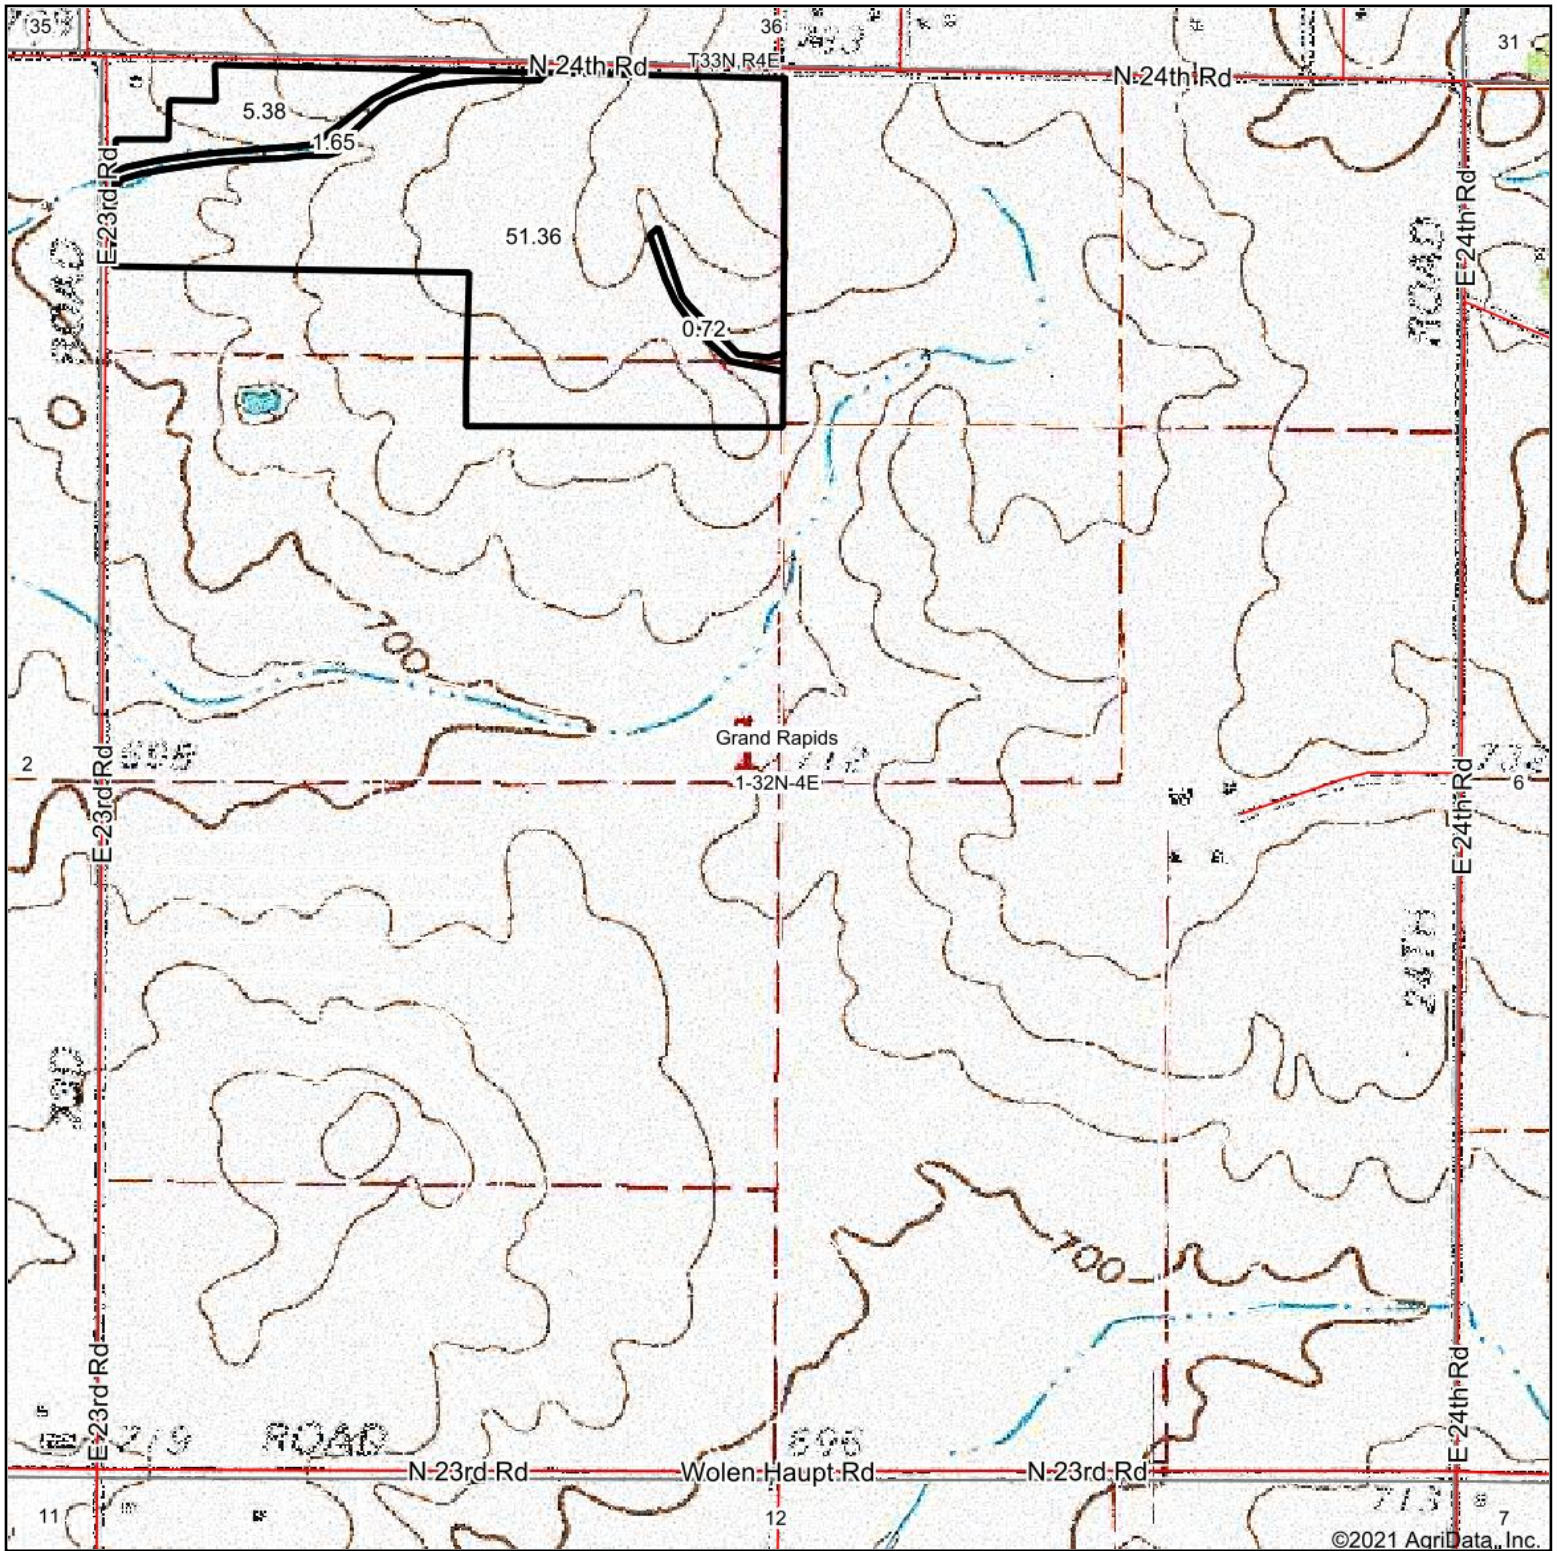

Topography Map

map center: 41° 16' 26.68, -88° 42' 49.61

1-32N-4E
La Salle County
Illinois

1/31/2021

Maps Provided By:

© AgriData, Inc. 2020 www.AgridataInc.com